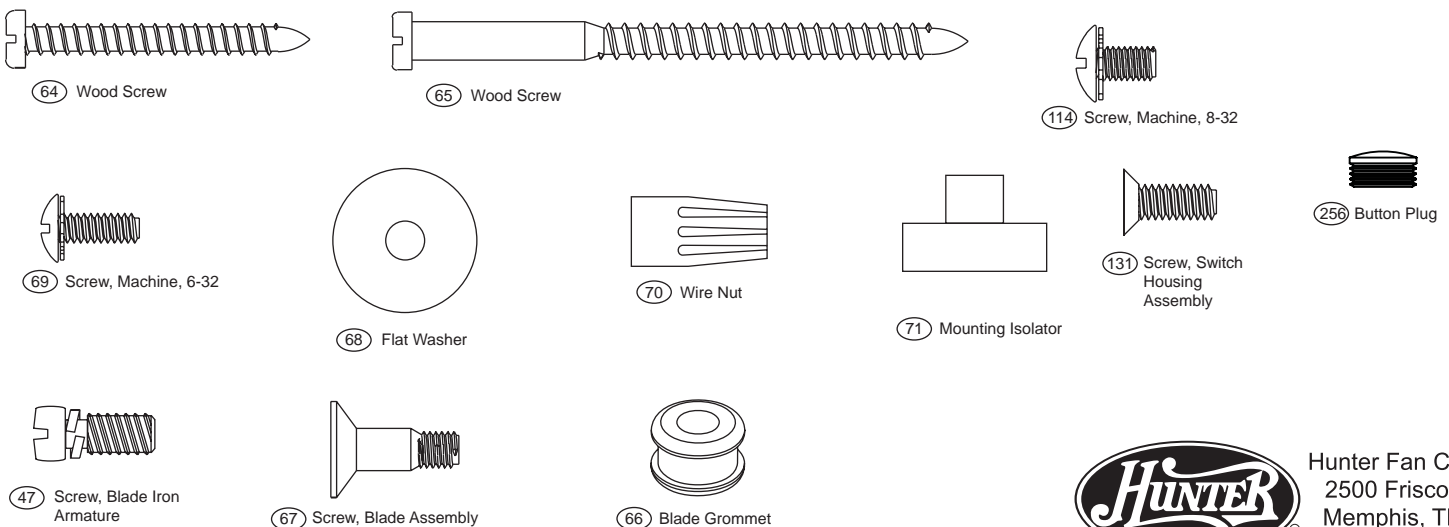

For additional information on:
 Hunter Products • Trouble Shooting
 Dealer Location • Service Center Locator
 Call 1-800-448-6837
www.hunterfan.com

Hardware (Drawn to Scale)

Parts List		Model #	22793	22794
		Asm. Dwg. #	97233	97233
		Finish	Tuscan Gold	Harvest Wheat
Item #	Item Name	Qty	Part #	Part #
49	* Light Kit Assembly	1	96942-05	96942-05
255	Cap, Switch Housing	1	73853-01	73853-01
41	Switch Housing Plug Button	1	73854-01	73854-01
28	Switch/Housing Assembly	1	93574-81	93574-85
45	Blade Medallion	5	87498-01	87498-01
256	Button Plug	4	65766-01	65766-02
44	Blade Iron Set	1	97212-05	97212-05
46	Blade Set	1	75885-37	75885-37
47	Screw, Blade Iron Armature	11	63755-05	63755-05
	Hardware Kit	1	97233-00-850	97233-00-850
68	Flat Washer	4		
64	Wood Screw	2		
65	Wood Screw	2		
66	Blade Grommet	16		
67	Blade Assembly Screw	16		
69	Screw, Machine, 6-32	3		
70	Wire Connector	4		
71	Mounting Isolator	4		
114	Machine Screw 8-32	6		
131	Screw, Switch Housing Assembly	3		
75	Balancing Kit	1	07570-01	07570-01
76	Pull Chain Pendant	1	65398-02	65398-02
76	Pull Chain Pendant	1	65399-02	65399-02
78	Pull Chain	2	63756-05	63756-05
150	Globe/Shade	1	97238-01	97238-02
148	Bottom Cap	1	77644-02	77644-02
149	Finial	1	65397-01	65397-01
205	Dummy Terminal, Male	1	08198-01	08198-01
206	Dummy Terminal, Female	1	08200-01	08200-01
226	Motor Cover	1	97242-01	97242-02
239	Hanger Bracket Assembly	1	73846-01	73846-01